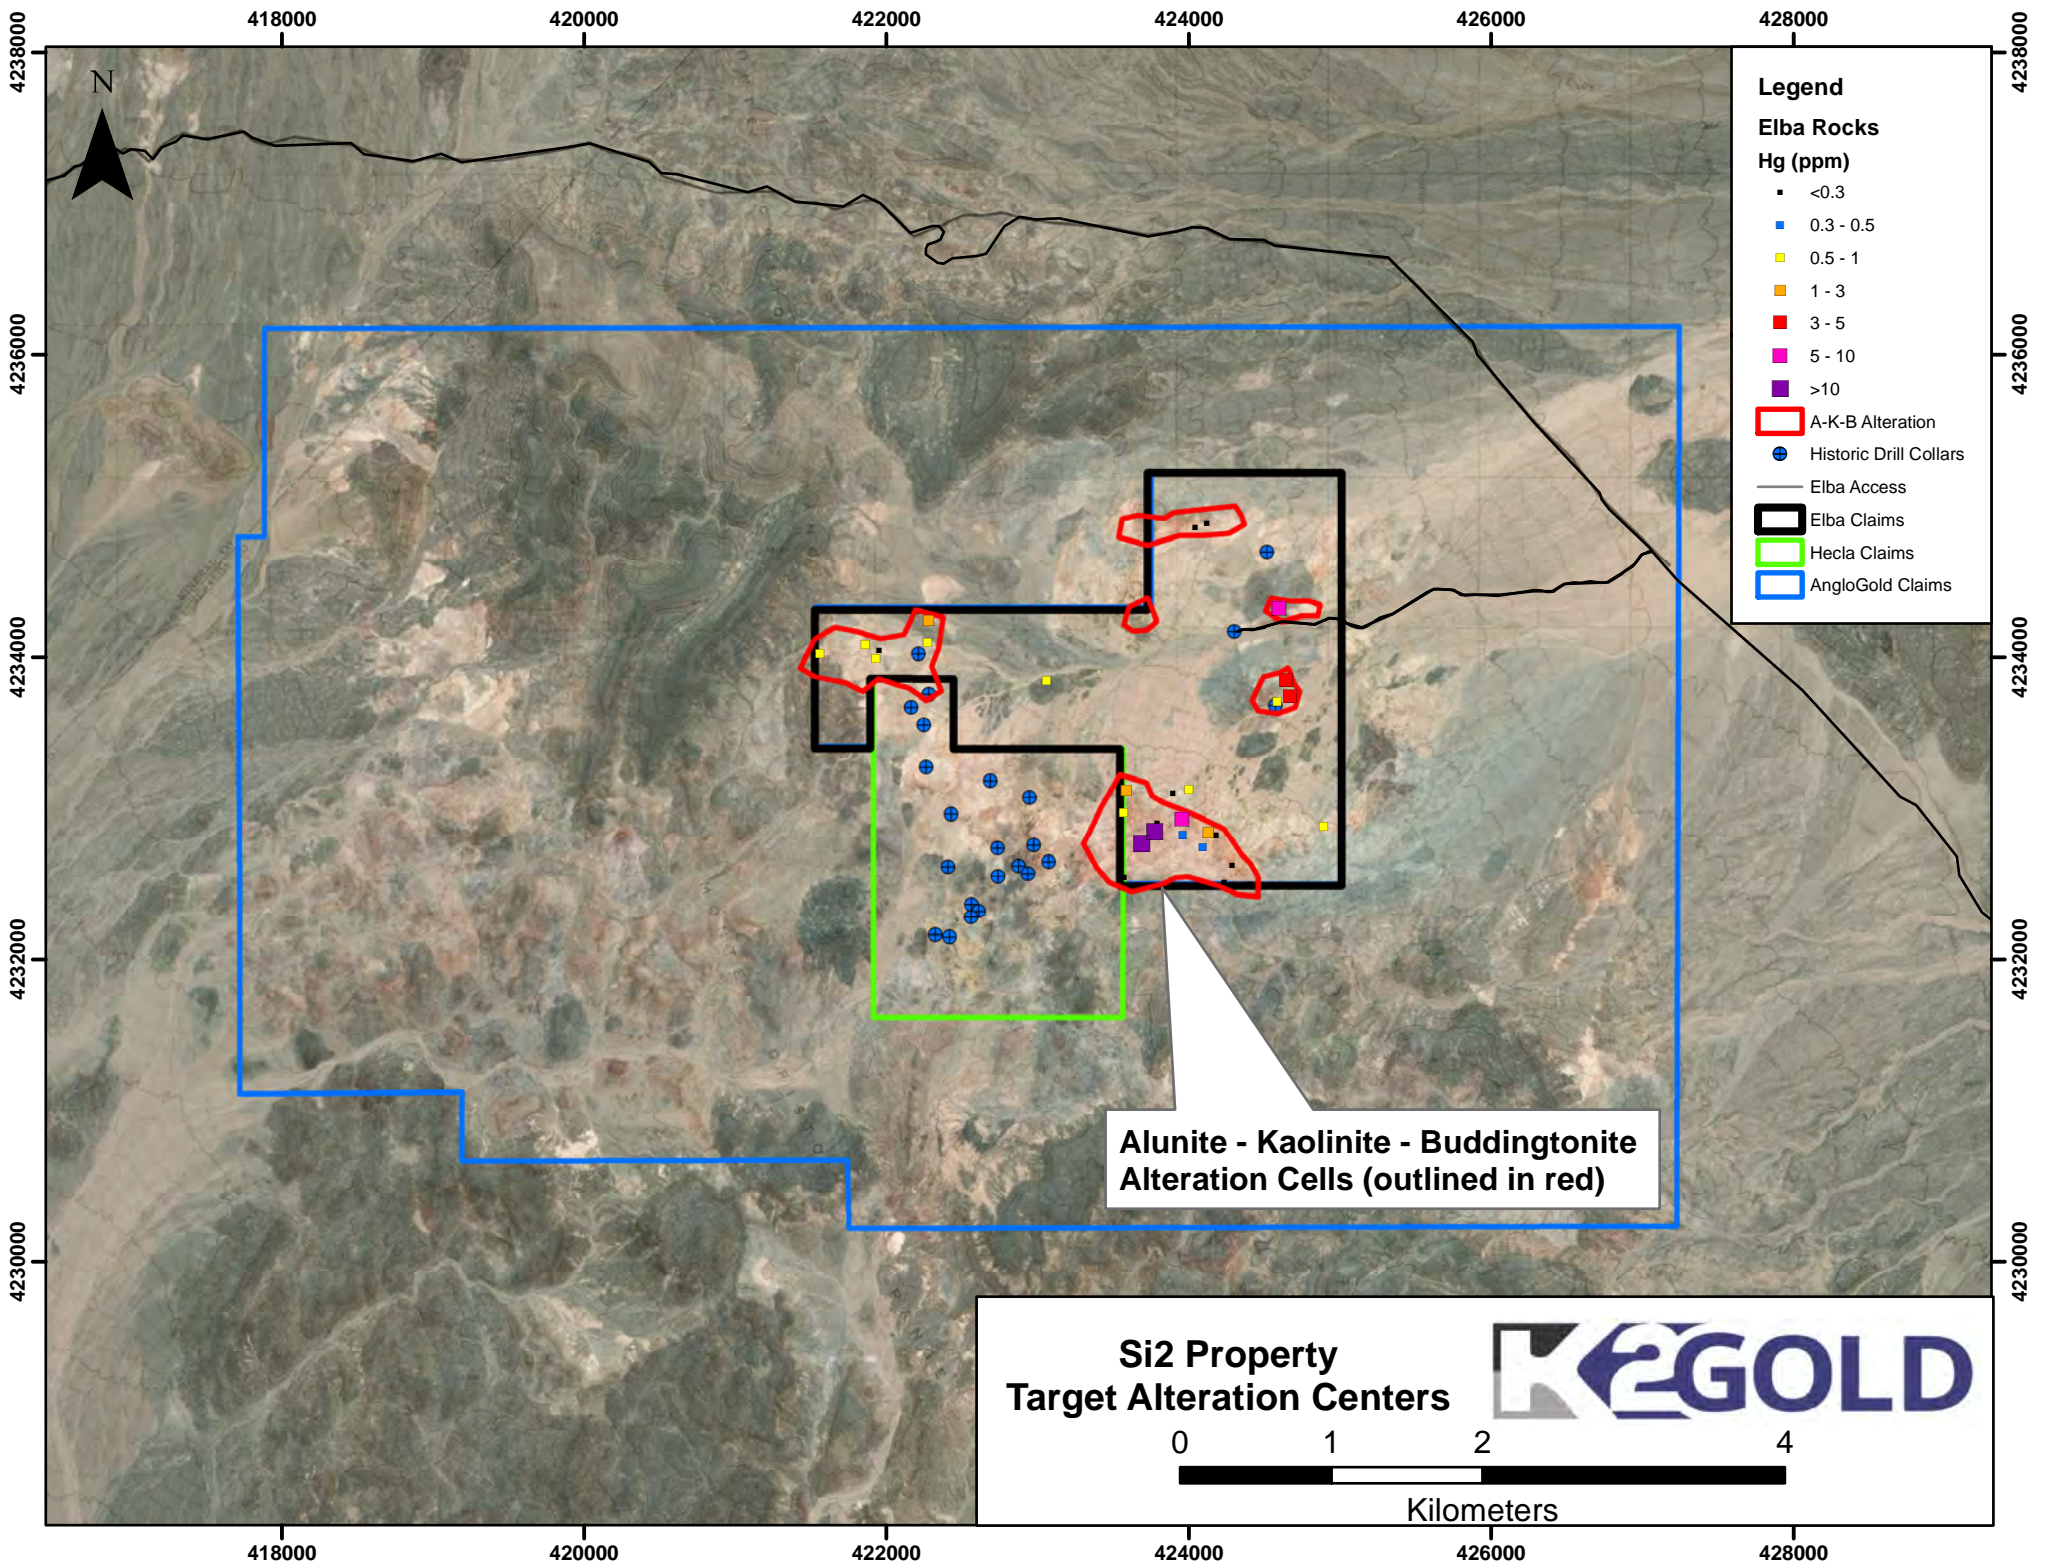

Si2

**Eastside
Allegiant Gold**
1.4M oz Au
8.8M oz Ag

**Silicon
AngloGold**

Mojave

Si2 Location

0 25 50 100

Kilometers

Legend

Elba Rocks

Hg (ppm)

- <0.3
- 0.3 - 0.5
- 0.5 - 1
- 1 - 3
- 3 - 5
- 5 - 10
- >10

A-K-B Alteration

Historic Drill Collars

Elba Access

Elba Claims

Hecla Claims

AngloGold Claims

Alunite - Kaolinite - Buddingtonite
Alteration Cells (outlined in red)

Si2 Property
Target Alteration Centers

0 1 2 4
Kilometers

Schematic of a low sulphidation epithermal system adapted from Hedenquist et al 2000